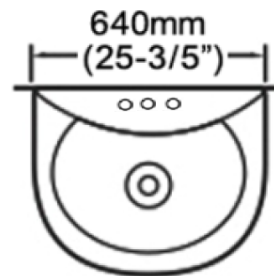

FEATURES:

- Pedestal LX805-PED not included
- Concealed front overflow.
- 3 Hole Installation
- Available in White.
- All Luxart Vitreous China products are IAPMO tested and meet or exceed standards.

PEDESTAL LAVATORY

LX805W-4

*LX805w-1 Picture for illustration

DIMENSIONS:

- Height: 32" (820mm)
- Width: 25-3/5" (640mm)
- Depth: 20" (510mm)
- Shipping Weight Lav: 30.00 lbs (13.60kg)
- Shipping Weight Ped: 23.00 lbs (10.40kg)

**NOTES:**

Dimensions are in inches and millimeters. Illustrations may not be drawn to scale.

IMPORTANT:

Dimension of fixtures are nominal and may vary within the range of tolerances established by ASME standards A112.19.2