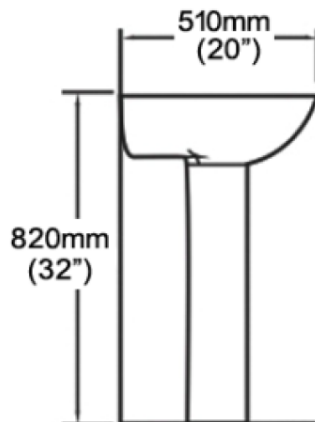

FEATURES:

- Pedestal LX805-PED not included
- Concealed front overflow.
- 3 Hole Installation
- Available in White.
- All Luxart Vitreous China products are IAPMO tested and meet or exceed standards.

PEDESTAL LAVATORY

LX805W-4

*LX805w-1 Picture for illustration

DIMENSIONS:

- Height: 32" (820mm)
- Width: 25-3/5" (640mm)
- Depth: 20" (510mm)
- Shipping Weight Lav: 30.00 lbs (13.60kg)
- Shipping Weight Ped: 23.00 lbs (10.40kg)

**NOTES:**

Dimensions are in inches and millimeters. Illustrations may not be drawn to scale.

IMPORTANT:

Dimension of fixtures are nominal and may vary within the range of tolerances established by ASME standards A112.19.2