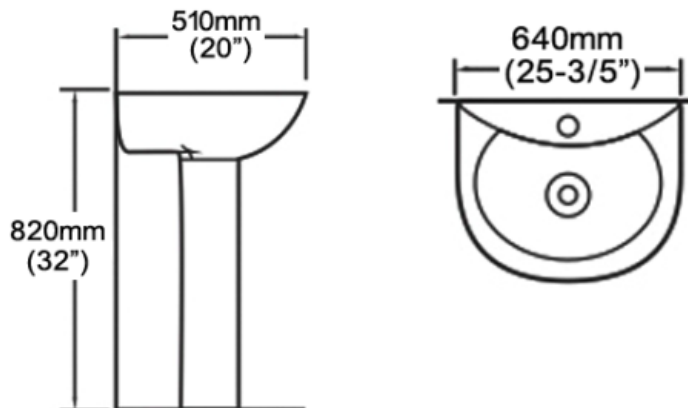

**FEATURES:**

- Pedestal LX805-PED not included
- Concealed front overflow.
- 1 Hole Installation
- Available in White.
- All Luxart Vitreous China products are IAPMO tested and meet or exceed standards.

**DIMENSIONS:**

- Height: 32" (820mm)
- Width: 25-3/5" (640mm)
- Depth: 20" (510mm)
- Shipping Weight Lav: 30.00 lbs (13.60kg)
- Shipping Weight Ped: 23.00 lbs (10.40kg)

**PEDESTAL LAVATORY**

LX805W-1

**NOTES:**

Dimensions are in inches and millimeters. Illustrations may not be drawn to scale.

**IMPORTANT:**

Dimension of fixtures are nominal and may vary within the range of tolerances established by ASME standards A112.19.2