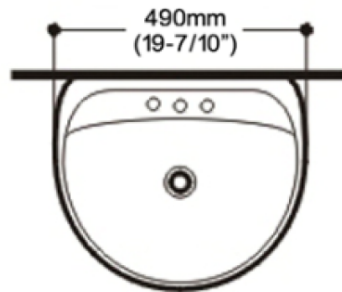

### FEATURES:

- Pedestal LX800W-PED not included
- Concealed front overflow.
- 3 Hole Installation
- Available in White.
- All Luxart Vitreous China products are IAPMO tested and meet or exceed standards.

### DIMENSIONS:

- Height: 33" (840mm)
- Width: 19-7/10" (490mm)
- Depth: 17"(420mm)
- Shipping Weight Lav: 24.00 lbs (10.88kg)
- Shipping Weight Ped: 20.10 lbs (9.12kg)

#### NOTES:

Dimensions are in inches and millimeters. Illustrations may not be drawn to scale.

#### IMPORTANT:

Dimension of fixtures are nominal and may vary within the range of tolerances established by ASME standards A112.19.2