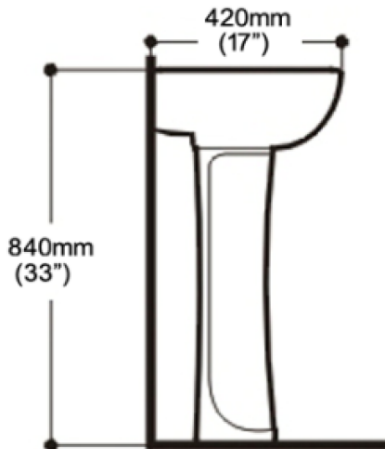

### FEATURES:

- Pedestal LX800W-PED not included
- Concealed front overflow.
- 3 Hole Installation
- Available in White.
- All Luxart Vitreous China products are IAPMO tested and meet or exceed standards.

### DIMENSIONS:

- Height: 33" (840mm)
- Width: 19-7/10" (490mm)
- Depth: 17"(420mm)
- Shipping Weight Lav: 24.00 lbs (10.88kg)
- Shipping Weight Ped: 20.10 lbs (9.12kg)

#### NOTES:

Dimensions are in inches and millimeters. Illustrations may not be drawn to scale.

#### IMPORTANT:

Dimension of fixtures are nominal and may vary within the range of tolerances established by ASME standards A112.19.2