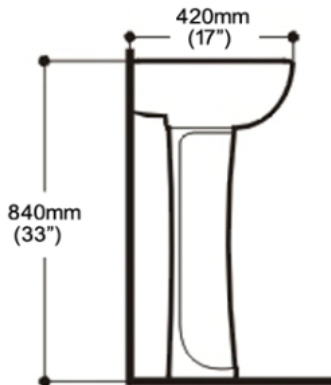

**FEATURES:**

- Pedestal LX800W-PED not included
- Concealed front overflow.
- 1 hole Installation.
- Available in White.
- All Luxart Vitreous China products are IAPMO tested and meet or exceed standards.

**PEDESTAL LAVATORY**

LX800W-1

**DIMENSIONS:**

- Height: 33" (840mm)
- Width: 19-7/10" (490mm)
- Depth: 17"(420mm)
- Shipping Weight Lav: 24.00 lbs (10.88kg)
- Shipping Weight Ped: 20.10 lbs (9.12kg)

NOTES:

Dimensions are in inches and millimeters. Illustrations may not be drawn to scale.

IMPORTANT:

Dimension of fixtures are nominal and may vary within the range of tolerances established by ASME standards A112.19.2