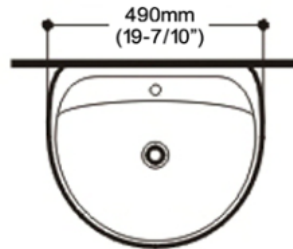

**FEATURES:**

- Pedestal LX800W-PED not included
- Concealed front overflow.
- 1 hole Installation.
- Available in White.
- All Luxart Vitreous China products are IAPMO tested and meet or exceed standards.

**PEDESTAL LAVATORY**

LX800W-1

**DIMENSIONS:**

- Height: 33" (840mm)
- Width: 19-7/10" (490mm)
- Depth: 17"(420mm)
- Shipping Weight Lav: 24.00 lbs (10.88kg)
- Shipping Weight Ped: 20.10 lbs (9.12kg)

NOTES:

Dimensions are in inches and millimeters. Illustrations may not be drawn to scale.

IMPORTANT:

Dimension of fixtures are nominal and may vary within the range of tolerances established by ASME standards A112.19.2