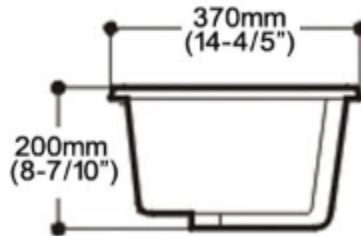

FEATURES:

- Rectangle under-counter lavatory.
- Squared back allows closer faucet positioning.
- Available in White.
- All Luxart Vitreous China products are IAPMO tested and meet or exceed standards.

DIMENSIONS:

- Width: 20-9/10" (530mm)
- Depth: 14-4/5" (370mm)
- Shipping Weight: 22.00 lbs (10.00kg)

Under-counter Lavatory
LX545W**NOTES:**

Dimensions are in inches and millimeters. Illustrations may not be drawn to scale.

IMPORTANT:

Dimension of fixtures are nominal and may vary within the range of tolerances established by ASME standards A112.19.2