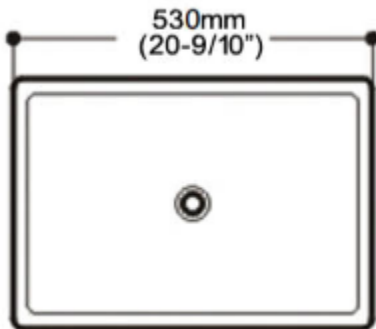

FEATURES:

- Rectangle under-counter lavatory.
- Squared back allows closer faucet positioning.
- Available in White.
- All Luxart Vitreous China products are IAPMO tested and meet or exceed standards.

DIMENSIONS:

- Width: 20-9/10" (530mm)
- Depth: 14-4/5" (370mm)
- Shipping Weight: 22.00 lbs (10.00kg)

Under-counter Lavatory
LX545W**NOTES:**

Dimensions are in inches and millimeters. Illustrations may not be drawn to scale.

IMPORTANT:

Dimension of fixtures are nominal and may vary within the range of tolerances established by ASME standards A112.19.2