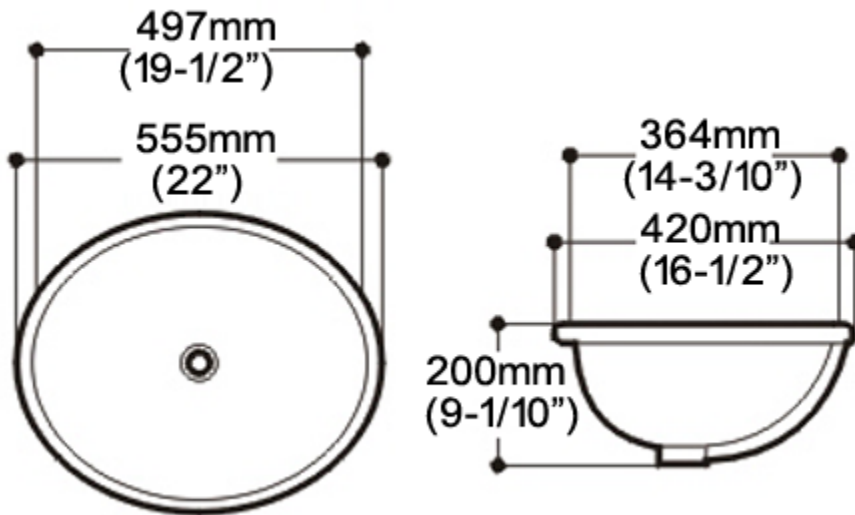

FEATURES:

- Oval under-counter lavatory.
- Squared back allows closer faucet positioning.
- Available in White.
- All Luxart Vitreous China products are IAPMO tested and meet or exceed standards.

Under-counter Lavatory
LX540W

DIMENSIONS:

- Width: 22" (555mm)
- Depth: 16-1/2" (420mm)
- Shipping Weight: 22.10 lbs (10.00kg)

NOTES:
Dimensions are in inches and millimeters. Illustrations may not be drawn to scale.

IMPORTANT:
Dimension of fixtures are nominal and may vary within the range of tolerances established by ASME standards A112.19.2