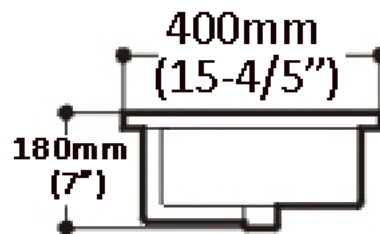

FEATURES:

- Rectangle under-counter lavatory.
- Squared back allows closer faucet positioning.
- Available in White.
- All Luxart Vitreous China products are IAPMO tested and meet or exceed standards.

DIMENSIONS:

- Width: 19-3/5" (500mm)
- Depth: 15-4/5" (400mm)
- Shipping Weight: 22.00 lbs (10.00kg)

Under-counter Lavatory

LX535W

**NOTES:**

Dimensions are in inches and millimeters. Illustrations may not be drawn to scale.

IMPORTANT:

Dimension of fixtures are nominal and may vary within the range of tolerances established by ASME standards A112.19.2