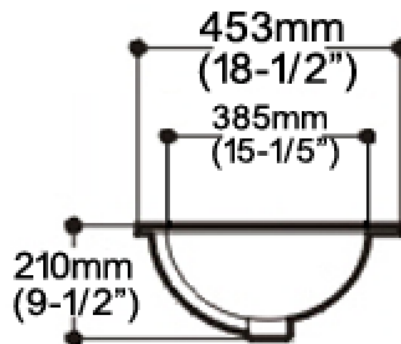

FEATURES:

- Oval under-counter lavatory.
- Squared back allows closer faucet positioning.
- Available in White.
- All Luxart Vitreous China products are IAPMO tested and meet or exceed standards.

Under-counter Lavatory

LX530W

DIMENSIONS:

- Width: 30-3/10" (763mm)
- Depth: 18-1/2" (453mm)
- Shipping Weight: 28.70 lbs (13.00kg)

NOTES:

Dimensions are in inches and millimeters. Illustrations may not be drawn to scale.

IMPORTANT:

Dimension of fixtures are nominal and may vary within the range of tolerances established by ASME standards A112.19.2