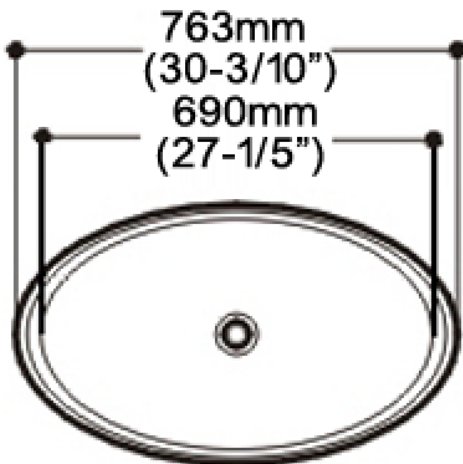

FEATURES:

- Oval under-counter lavatory.
- Squared back allows closer faucet positioning.
- Available in White.
- All Luxart Vitreous China products are IAPMO tested and meet or exceed standards.

Under-counter Lavatory

LX530W

DIMENSIONS:

- Width: 30-3/10" (763mm)
- Depth: 18-1/2" (453mm)
- Shipping Weight: 28.70 lbs (13.00kg)

NOTES:

Dimensions are in inches and millimeters. Illustrations may not be drawn to scale.

IMPORTANT:

Dimension of fixtures are nominal and may vary within the range of tolerances established by ASME standards A112.19.2