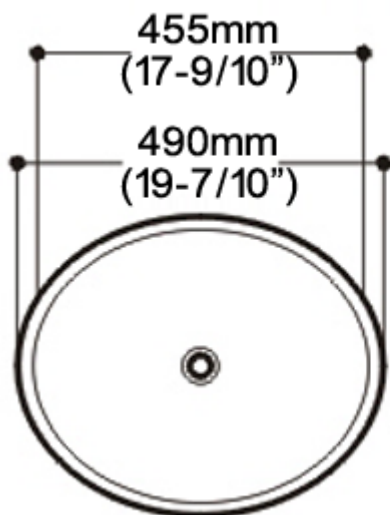

FEATURES:

- Oval under-counter lavatory.
- Squared back allows closer faucet positioning.
- Available in White.
- All Luxart Vitreous China products are IAPMO tested and meet or exceed standards.

Under-counter Lavatory

LX515W

**DIMENSIONS:**

- Width: 19-7/10" (490mm)
- Depth: 16-1/2" (410mm)
- Shipping Weight: 19.80 lbs (9.00kg)

**NOTES:**

Dimensions are in inches and millimeters. Illustrations may not be drawn to scale.

IMPORTANT:

Dimension of fixtures are nominal and may vary within the range of tolerances established by ASME standards A112.19.2