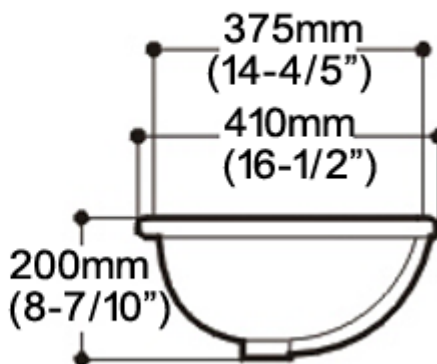

FEATURES:

- Oval under-counter lavatory.
- Squared back allows closer faucet positioning.
- Available in White.
- All Luxart Vitreous China products are IAPMO tested and meet or exceed standards.

Under-counter Lavatory

LX515W

**DIMENSIONS:**

- Width: 19-7/10" (490mm)
- Depth: 16-1/2" (410mm)
- Shipping Weight: 19.80 lbs (9.00kg)

**NOTES:**

Dimensions are in inches and millimeters. Illustrations may not be drawn to scale.

IMPORTANT:

Dimension of fixtures are nominal and may vary within the range of tolerances established by ASME standards A112.19.2