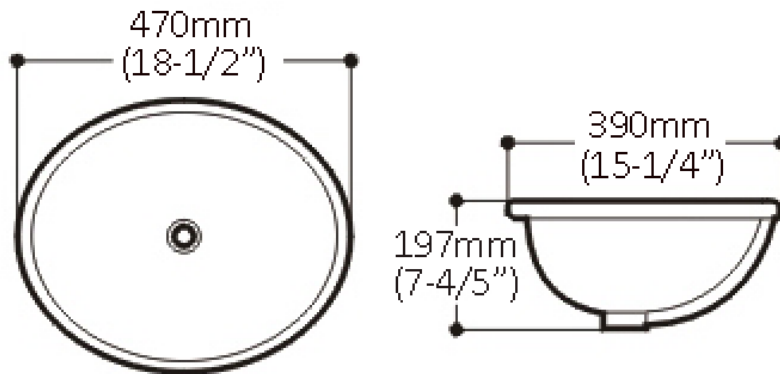

FEATURES:

- Oval under-counter lavatory.
- Squared back allows closer faucet positioning.
- Available in White.
- All Luxart Vitreous China products are IAPMO tested and meet or exceed standards.

Under-counter Lavatory

LX505W

**DIMENSIONS:**

- Width: 18-1/2" (470mm)
- Depth: 15-1/4" (390mm)
- Shipping Weight: 17.60 lbs (8.00kg)

**NOTES:**

Dimensions are in inches and millimeters. Illustrations may not be drawn to scale.

IMPORTANT:

Dimension of fixtures are nominal and may vary within the range of tolerances established by ASME standards A112.19.2