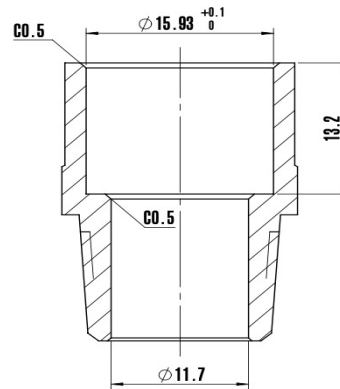

## 1/2" X 3/8" C-MIP BAR STOCK ADPT

### SPECIFICATIONS

#### Features

- 1/2 X 3/8-inch Copper x Male Bar Stock Female Adapter
- Brass Alloy
- Individually bagged with bar code label
- Meets NSF/ANSI 372 lead free standard

MLBSF0014

MODEL	PACK QTY	
	INNER PACK	MASTER BOX
MLBSF0014	25/PACK	500/BOX

#### Drawings