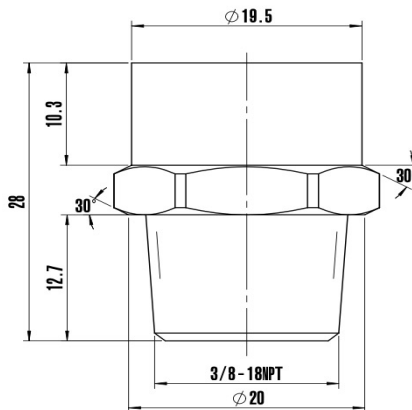

## 1/2" X 3/8" C-MIP BAR STOCK ADPT

#### Features

- 1/2 X 3/8-inch Copper x Male Bar Stock Female Adapter
- Brass Alloy
- Individually bagged with bar code label
- Meets NSF/ANSI 372 lead free standard

MLBSF0014

MODEL	PACK QTY	
	INNER PACK	MASTER BOX
MLBSF0014	25/PACK	500/BOX

#### Drawings