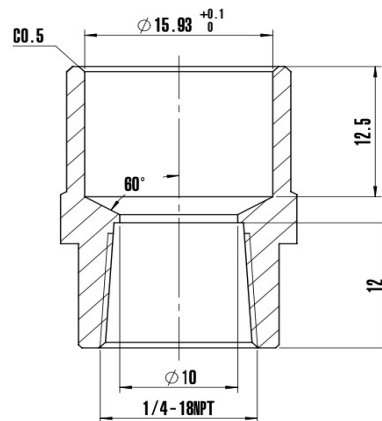

MAINLINE[®]

Preferred by the pros.™

Bar Stock Fittings

1/2" X 1/4" C-FIP BAR STOCK ADPT

SPECIFICATIONS

MLBSF0012

Features

- 1/2 X 1/4-inch Copper x Female Bar Stock Female Adapter
- Brass Alloy
- Individually bagged with bar code label
- Meets NSF/ANSI 372 lead free standard

MODEL	PACK QTY	
	INNER PACK	MASTER BOX
MLBSF0012	25/PACK	500/BOX

Drawings

Service & Parts

Please reach out to epleservice@emcoltd.com for support/ visit mainlinecollection.ca / CANADA +1 (450) 621 5636