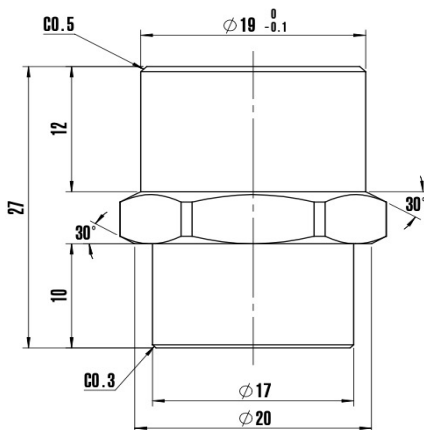

MAINLINE[®]

Preferred by the pros.™

Bar Stock Fittings

1/2" X 1/4" C-FIP BAR STOCK ADPT

SPECIFICATIONS

MLBSF0012

Features

- 1/2 X 1/4-inch Copper x Female Bar Stock Female Adapter
- Brass Alloy
- Individually bagged with bar code label
- Meets NSF/ANSI 372 lead free standard

MODEL	PACK QTY	
	INNER PACK	MASTER BOX
MLBSF0012	25/PACK	500/BOX

Drawings

Service & Parts

Please reach out to epleservice@emcoltd.com for support/ visit mainlinecollection.ca / CANADA +1 (450) 621 5636