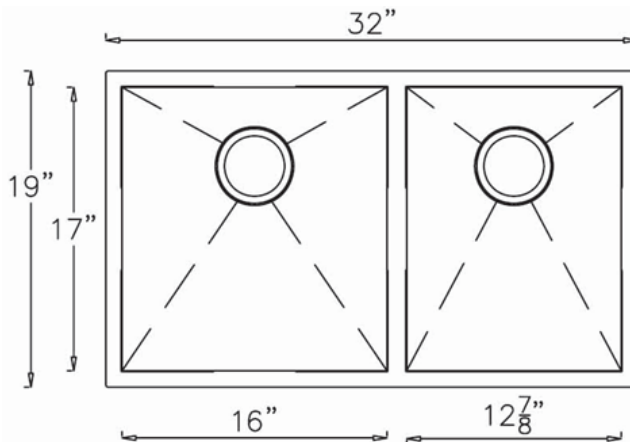

Overall Size: 32" x 19"

Bowl Depth: 10" (left); 10" (right)

Minimum Cabinet Size: 36"

Drain Opening: 3-1/2"

CUTOUT TEMPLATE INCLUDED INSIDE BOX

LXZD771

Optional Accessories

- Bottom Basin Rack: LXZD771BG (2-pack)
- Basket Strainer: MLL7, ML18
- Soap Dispenser: CSD, LCSD, LGLSD

For cutout measurement: See cutout template in sink box.

All dimensions listed are nominal. Luxart® reserves the right to make product and material changes at any time without notice.

Contact your sales representative for more information or visit our website at luxartcollection.ca