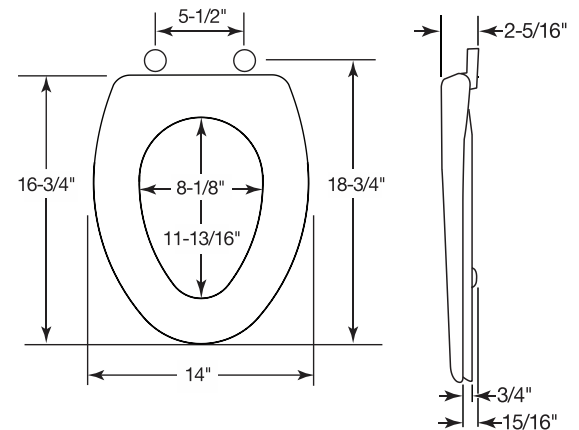

SDS

Contact Customer Service for SDS Sheet.

Warranty

See warranty information for more details.

All dimensions listed are nominal. Luxart® reserves the right to make product and material changes at any time without notice.

Contact your sales representative for more information or visit our website at luxartcollection.ca