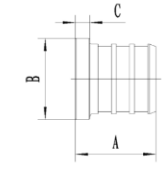

TRUE-FIT

"EXPERIENCE SEAMLESS PLUMBING"

F1807(PEXB) Brass Pex Fittings

Lead Free*

SPECIFICATIONS

COUPLINGS

SKU	MODEL	SIZE	A	B	C	PACKQTY	BOX QTY
0576338	MLPXB21201	1/2"	35	14	3	25	500
0576339	MLPXB23401	3/4"	35	19	3	25	500
0576341	MLPXB20101	1"	44	25	3.4	25	250
0576342	MLPXB20001	3/4" X 1/2"	35	19	3	25	500
0576343	MLPXB20002	1" X 3/4"	39.5	25	3.2	25	250
0576335	MLPXB21205	1/2"	35	14	3	25	500
0576336	MLPXB23405	3/4"	35	21	3	25	500

ELBOWS

SKU	MODEL	SIZE	A	B	C	D	PACKQTY Y	BOX QTY
0576377	MLPXB21203	1/2"	30.25	30.25	24.5	24.5	25	500
0576378	MLPXB23403	3/4"	34.5	34.5	26.5	26.5	25	250
0576380	MLPXB20103	1"	46.5	46.5	36	36	25	100
0576379	MLPXB90003	3/4" X 1/2"	34.5	34.5	26.5	26.5	25	250

PLUGS

SKU	MODEL	SIZE	A	B	C	D	PACKQTY	BOX QTY
0576405	MLPXB21202	1/2"	19	14	3		25	1000
0576407	MLPXB23402	3/4"	19	19	3		25	500
0576408	MLPXB20102	1"	23.7	25	3.4		25	250

MALE ADAPTERS

SKU	MODEL	SIZE	A	B	C	D	PACKQTY	BOX QTY
0576360	MLPXB29904	1/2"	39	21.5	1/2" MPT		25	400
0576361	MLPXB29905	3/4"	39	26.6	3/4" MPT		25	250
0576362	MLPXB29909	1"	46.5	33	1" MPT		25	100
0576363	MLPXB29914	1/2" X 3/4"	39	26.6	3/4" MPT		25	250
0576365	MLPXB29915	3/4" X 1"	39	26.6	1" MPT		25	150
0576366	MLPXB29919	1" X 3/4"	43.5	26.6	3/4" MPT		25	150
0576364	MLPXB29921	3/4" X 1/2"	39	21.5	1/2" MPT		25	300