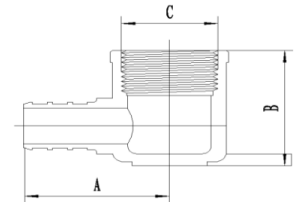

SWEAT MALE ADAPTERS									
SKU	MODEL	SIZE	A	B	C	D	PACKQTY	BOX QTY	
0576371	MLPXB29901	1/2"	32	15.9			25	500	
0576372	MLPXB29908	3/4"	36	22.25			25	250	
0576376	MLPXB29912	1"	45	28.62			25	100	

Warranty - See warranty information for more details. All dimensions listed are nominal. MAINLINE® reserves the right to make product and material changes at any time without notice.

Service & Parts

Please reach out to epleservice@emcoltd.com for support/ visit mainlinecollection.ca / CANADA +1 (450) 621 5636

SPECIFICATIONS

SWEAT FEMALE ELBOWS								
SKU	MODEL	SIZE	A	B	C	D	PACKQTY	BOX QTY
0576381	MLPXB90002	1/2"	28	22	15.93		25	400
0576383	MLPXB90004	1/2" X 3/4"	30.5	29.5	22.28		25	250
0576382	MLPXB90011	3/4"	30.5	29.5	22.28		25	250

SWEAT MALE ELBOWS								
SKU	MODEL	SIZE	A	B	C	D	PACKQTY	BOX QTY
0576541	MLPXB90001	1/2"	22	28	15.9		25	500

DROP EAR ELBOWS								
SKU	MODEL	SIZE	A	B	C	D	PACKQTY	BOX QTY
0576401	MLPXB90005	1/2"	33	29	1/2" FPT		25	200
0576400	MLPXB90006	1/2"	33	29	1/2" FPT		25	200
0576402	MLPXB90007	3/4"	32.5	37.5	3/4" FPT		25	100
0576403	MLPXB90010	3/4" X 1/2"	33	30	1/2" FPT		25	150