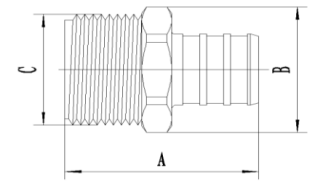

ELBOWS

SKU	MODEL	SIZE	A	B	C	D	PACKQTY Y	BOX QTY
0576377	MLPXB21203	1/2"	30.25	30.25	24.5	24.5	25	500
0576378	MLPXB23403	3/4"	34.5	34.5	26.5	26.5	25	250
0576380	MLPXB20103	1"	46.5	46.5	36	36	25	100
0576379	MLPXB90003	3/4" X 1/2"	34.5	34.5	26.5	26.5	25	250

PLUGS

SKU	MODEL	SIZE	A	B	C	D	PACKQTY	BOX QTY
0576405	MLPXB21202	1/2"	19	14	3		25	1000
0576407	MLPXB23402	3/4"	19	19	3		25	500
0576408	MLPXB20102	1"	23.7	25	3.4		25	250

MALE ADAPTERS

SKU	MODEL	SIZE	A	B	C	D	PACKQTY	BOX QTY
0576360	MLPXB29904	1/2"	39	21.5	1/2" MPT		25	400
0576361	MLPXB29905	3/4"	39	26.6	3/4" MPT		25	250
0576362	MLPXB29909	1"	46.5	33	1" MPT		25	100
0576363	MLPXB29914	1/2" X 3/4"	39	26.6	3/4" MPT		25	250
0576365	MLPXB29915	3/4" X 1"	39	26.6	1" MPT		25	150
0576366	MLPXB29919	1" X 3/4"	43.5	26.6	3/4" MPT		25	150
0576364	MLPXB29921	3/4" X 1/2"	39	21.5	1/2" MPT		25	300