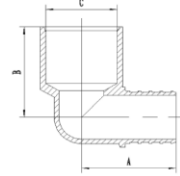

SWIVEL ADAPTERS									
SKU	MODEL	SIZE	A	B	C	D	PACKQTY	BOX QTY	
0576322	MLPXB90008	1/2 "	37.4	1/2			25	250	
0576323	MLPXB90009	3/4"	37.4	3/4			25	150	

SWEAT FEMALE ADAPTERS									
SKU	MODEL	SIZE	A	B	C	D	PACKQTY	BOX QTY	
0576368	MLPXB29902	1/2"	32	15.93			25	500	
0576369	MLPXB29907	3/4"	36	22.28			25	250	
0576370	MLPXB29911	1"	45	28.65			25	100	
0576375	MLPXB29918	3/4" X 1/2"	36	22.28			25	250	

SWEAT MALE ADAPTERS									
SKU	MODEL	SIZE	A	B	C	D	PACKQTY	BOX QTY	
0576371	MLPXB29901	1/2"	32	15.9			25	500	
0576372	MLPXB29908	3/4"	36	22.25			25	250	
0576376	MLPXB29912	1"	45	28.62			25	100	

Warranty - See warranty information for more details. All dimensions listed are nominal. MAINLINE® reserves the right to make product and material changes at any time without notice.

Service & Parts

Please reach out to epleservice@emcoltd.com for support/ visit mainlinecollection.ca / CANADA +1 (450) 621 5636

SPECIFICATIONS

SWEAT FEMALE ELBOWS								
SKU	MODEL	SIZE	A	B	C	D	PACKQTY	BOX QTY
0576381	MLPXB90002	1/2"	28	22	15.93		25	400
0576383	MLPXB90004	1/2" X 3/4"	30.5	29.5	22.28		25	250
0576382	MLPXB90011	3/4"	30.5	29.5	22.28		25	250

SWEAT MALE ELBOWS								
SKU	MODEL	SIZE	A	B	C	D	PACKQTY	BOX QTY
0576541	MLPXB90001	1/2"	22	28	15.9		25	500

DROP EAR ELBOWS								
SKU	MODEL	SIZE	A	B	C	D	PACKQTY	BOX QTY
0576401	MLPXB90005	1/2"	33	29	1/2" FPT		25	200
0576400	MLPXB90006	1/2"	33	29	1/2" FPT		25	200
0576402	MLPXB90007	3/4"	32.5	37.5	3/4" FPT		25	100
0576403	MLPXB90010	3/4" X 1/2"	33	30	1/2" FPT		25	150