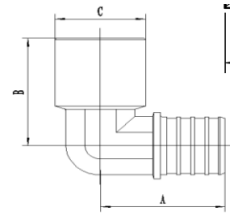

SWIVEL ADAPTERS									
SKU	MODEL	SIZE	A	B	C	D	PACKQTY	BOX QTY	
0576322	MLPXB90008	1/2 "	37.4	1/2			25	250	
0576323	MLPXB90009	3/4"	37.4	3/4			25	150	

SWEAT FEMALE ADAPTERS									
SKU	MODEL	SIZE	A	B	C	D	PACKQTY	BOX QTY	
0576368	MLPXB29902	1/2"	32	15.93			25	500	
0576369	MLPXB29907	3/4"	36	22.28			25	250	
0576370	MLPXB29911	1"	45	28.65			25	100	
0576375	MLPXB29918	3/4" X 1/2"	36	22.28			25	250	

SWEAT MALE ADAPTERS									
SKU	MODEL	SIZE	A	B	C	D	PACKQTY	BOX QTY	
0576371	MLPXB29901	1/2"	32	15.9			25	500	
0576372	MLPXB29908	3/4"	36	22.25			25	250	
0576376	MLPXB29912	1"	45	28.62			25	100	

Warranty - See warranty information for more details. All dimensions listed are nominal. MAINLINE® reserves the right to make product and material changes at any time without notice.

Service & Parts

Please reach out to epleservice@emcoltd.com for support/ visit mainlinecollection.ca / CANADA +1 (450) 621 5636

SPECIFICATIONS

SWEAT FEMALE ELBOWS								
SKU	MODEL	SIZE	A	B	C	D	PACKQTY	BOX QTY
0576381	MLPXB90002	1/2"	28	22	15.93		25	400
0576383	MLPXB90004	1/2" X 3/4"	30.5	29.5	22.28		25	250
0576382	MLPXB90011	3/4"	30.5	29.5	22.28		25	250

SWEAT MALE ELBOWS								
SKU	MODEL	SIZE	A	B	C	D	PACKQTY	BOX QTY
0576541	MLPXB90001	1/2"	22	28	15.9		25	500

DROP EAR ELBOWS								
SKU	MODEL	SIZE	A	B	C	D	PACKQTY	BOX QTY
0576401	MLPXB90005	1/2"	33	29	1/2" FPT		25	200
0576400	MLPXB90006	1/2"	33	29	1/2" FPT		25	200
0576402	MLPXB90007	3/4"	32.5	37.5	3/4" FPT		25	100
0576403	MLPXB90010	3/4" X 1/2"	33	30	1/2" FPT		25	150