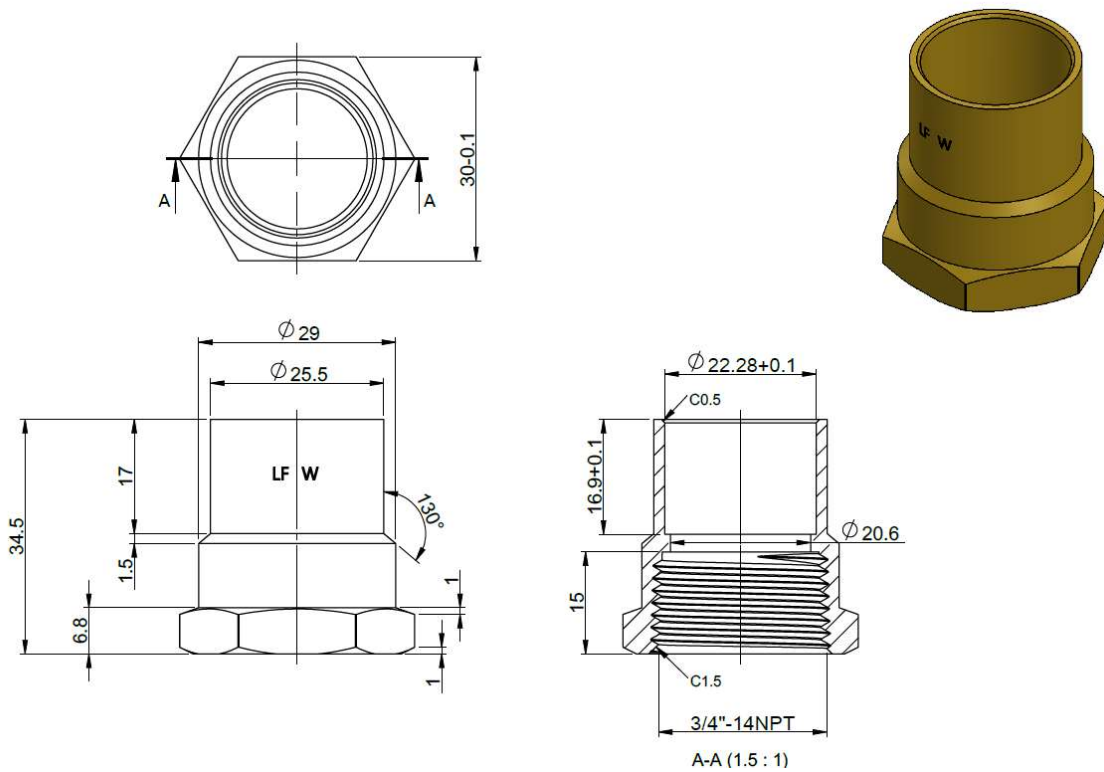

Drawings

Service & Parts

Please reach out to epleservice@emcoltd.com for support/ visit mainlinecollection.ca / CANADA +1 (450) 621 5636