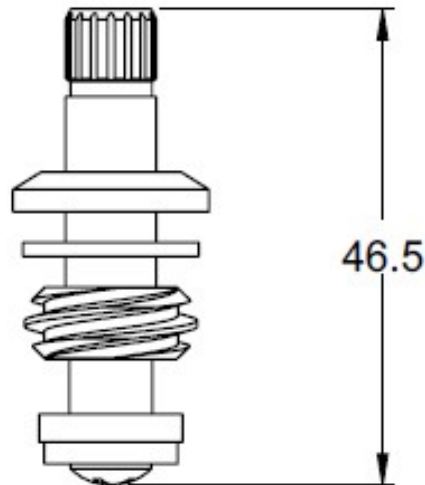

SPECIFICATIONS

Features

- MAINLINE Boiler Drain Valves Stem Assembly
- For use with ML12BHHB & ML34BHHB

MLBHHBCART

MODEL	PACK QTY	
	INNER BOX	MASTER BOX
MLBHHBCART	25/BOX	250/BOX

Drawings

Service & Parts

Please reach out to epleservice@emcoltd.com for support/ visit mainlinecollection.ca / CANADA +1 (450) 621 5636