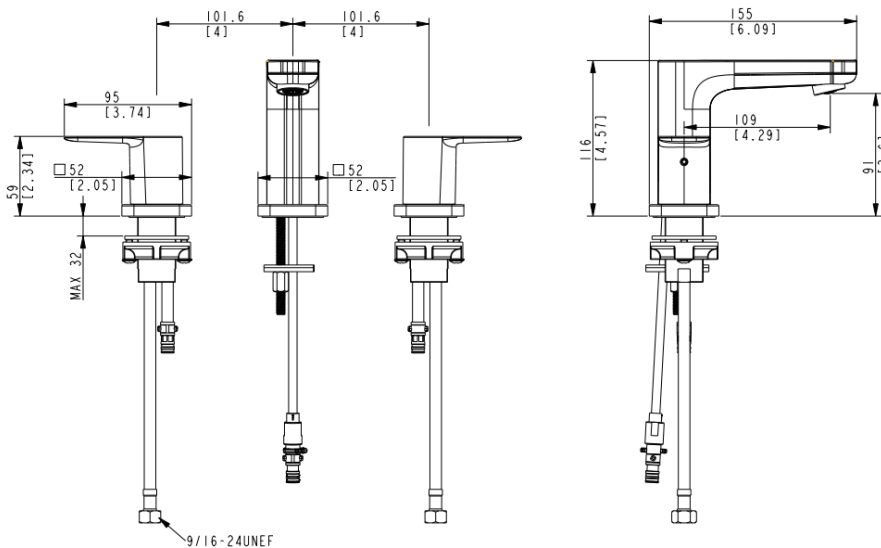

Drawings

SUBMITTAL INFORMATION

Name: _____ Contractor: _____

Location: _____ Contact #: _____

Notes: _____

Service & Parts

Please reach out to epleservice@emcoltd.com for support/ visit mainlinecollection.ca / CANADA +1 (450) 621 5636