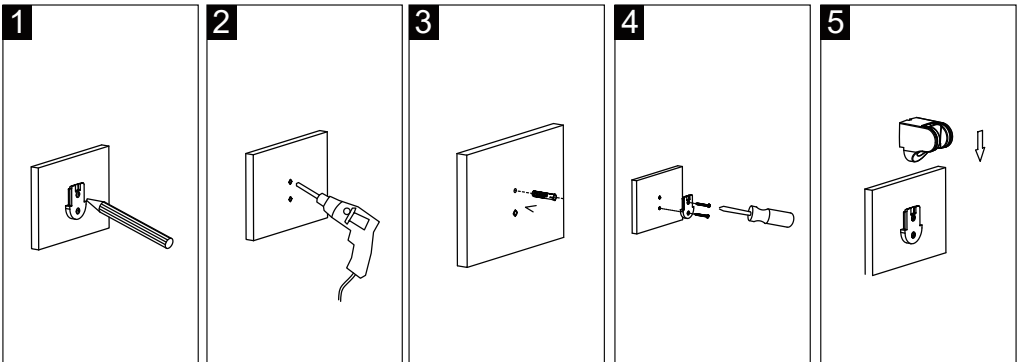

Installation / Installation

Wall Bracket Support mural

Tools You Will Need / Outils dont vous aurez besoin

Drill
Perceuse

Pencil
Crayon

Phillips Screwdriver
Tournevis cruciforme

Need help? Please call our customer service line at +1(450) 621-5636 for additional assistance or service. See product label for more information to visit our website: mainlinecollection.ca