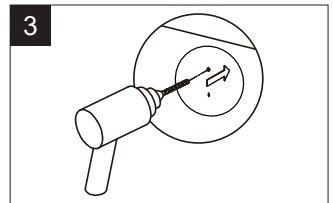

Installation / Installation

Towel Ring Anneau porte-serviette

Tools You Will Need / Outils dont vous aurez besoin

Drill
Perceuse

Pencil
Crayon

Phillips Screwdriver
Tournevis cruciforme

Hex Wrench
Clé hexagonale

Installation / Installation

Replacement Parts / Pièces de rechange

No.	Description	Part No.
1	Plastic Anchors, Mounting bracket & Wood Screws / Chevilles de plastique, support de fixation & vis à bois	642014
2	Set Screw & Hex Wrench / Vis à pression & Clé hexagonale	642050