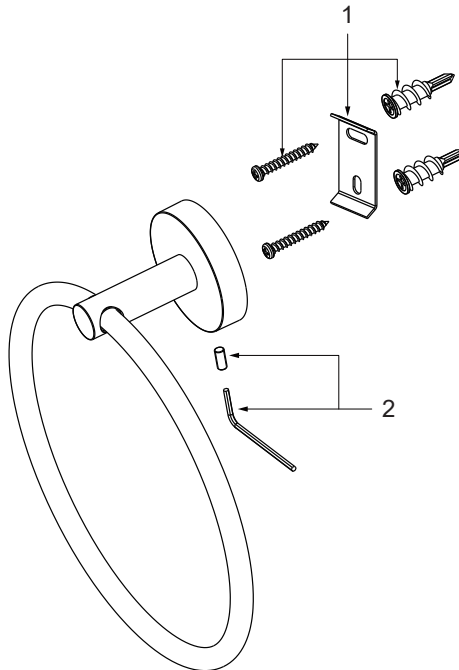

Installation / Installation

Replacement Parts / Pièces de rechange

No.	Description	Part No.
1	Plastic Anchors, Mounting bracket & Wood Screws / Chevilles de plastique, support de fixation & vis à bois	642014
2	Set Screw & Hex Wrench / Vis à pression & Clé hexagonale	642050

* please indicate finish for these parts

Need help? Please call our customer service line at +1(450) 621-5636 for additional assistance or service. See product label for more information to visit our website: mainlinecollection.ca

Besoin d'aide? Veuillez communiquer avec notre service à la clientèle au +1(450) 621-5636 pour tous renseignements ou services complémentaires. Voir l'étiquette du produit pour plus d'informations pour visiter notre site web: mainlinecollection.ca