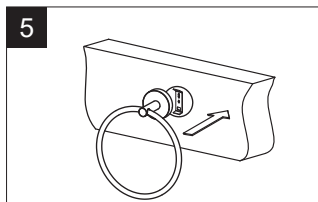

Installation / Installation

Towel Ring Anneau porte-serviette

Tools You Will Need / Outils dont vous aurez besoin

Drill
Perceuse

Pencil
Crayon

Phillips Screwdriver
Tournevis cruciforme

Hex Wrench
Clé hexagonale

Installation / Installation

Replacement Parts / Pièces de rechange

No.	Description	Part No.
1	Plastic Anchors, Mounting bracket & Wood Screws / Chevilles de plastique, support de fixation & vis à bois	642014
2	Set Screw & Hex Wrench / Vis à pression & Clé hexagonale	642050