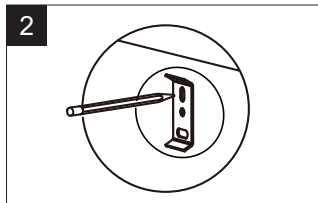

Installation / Installation

Towel Ring Anneau porte-serviette

Tools You Will Need / Outils dont vous aurez besoin

Drill
Perceuse

Pencil
Crayon

Phillips Screwdriver
Tournevis cruciforme

Hex Wrench
Clé hexagonale

Installation / Installation

Replacement Parts / Pièces de rechange

No.	Description	Part No.
1	Plastic Anchors, Mounting bracket & Wood Screws / Chevilles de plastique, support de fixation & vis à bois	642014
2	Set Screw & Hex Wrench / Vis à pression & Clé hexagonale	642050