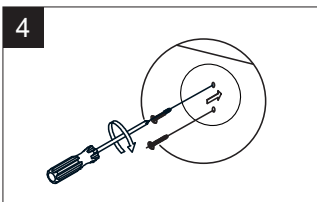

Installation / Installation

Towel Ring Anneau porte-serviette

Tools You Will Need / Outils dont vous aurez besoin

Drill
Perceuse

Pencil
Crayon

Phillips Screwdriver
Tournevis cruciforme

Hex Wrench
Clé hexagonale

Installation / Installation

Replacement Parts / Pièces de rechange

No.	Description	Part No.
1	Plastic Anchors, Mounting bracket & Wood Screws / Chevilles de plastique, support de fixation & vis à bois	642014
2	Set Screw & Hex Wrench / Vis à pression & Clé hexagonale	642050