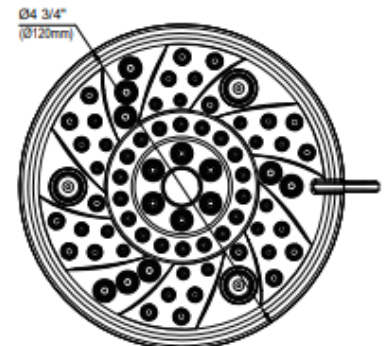

Drawings

SUBMITTAL INFORMATION

Name: _____ Contractor: _____

Location: _____ Contact #: _____

Notes: _____

Service & Parts

Please reach out to epleservice@emcoltd.com for support/ visit mainlinecollection.ca / CANADA +1 (450) 621 5636