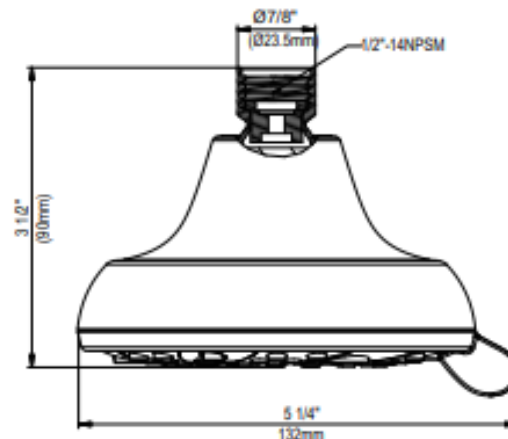

Drawings

SUBMITTAL INFORMATION

Name: _____ Contractor: _____

Location: _____ Contact #: _____

Notes: _____

Service & Parts

Please reach out to epleservice@emcoltd.com for support/ visit mainlinecollection.ca / CANADA +1 (450) 621 5636