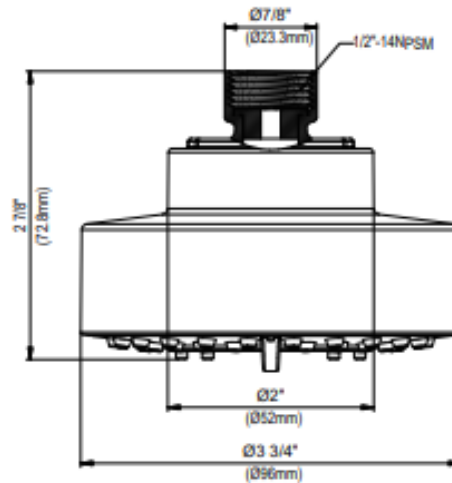

Drawings

SUBMITTAL INFORMATION

Name: _____ Contractor: _____

Location: _____ Contact #: _____

Notes: _____

Service & Parts

Please reach out to epleservice@emcoltd.com for support/ visit mainlinecollection.ca / CANADA +1 (450) 621 5636