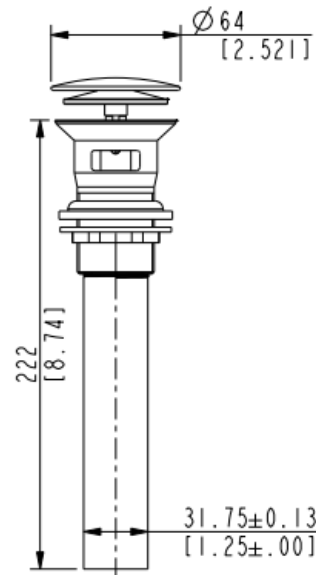

Drawings

SUBMITTAL INFORMATION

Name: _____ Contractor: _____
Location: _____ Contact #: _____
Notes: _____

Service & Parts

Please reach out to epleservice@emcoltd.com for support/ visit mainlinecollection.ca / CANADA +1 (450) 621 5636