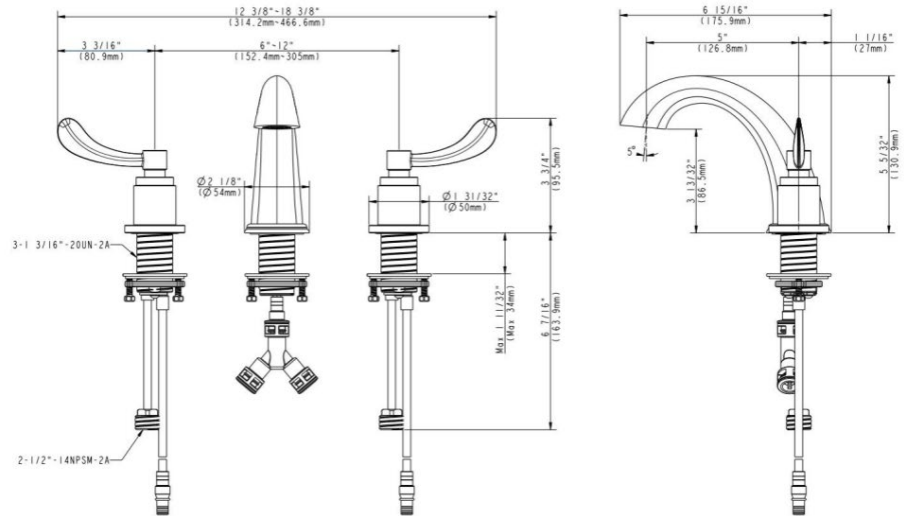

Drawings

SUBMITTAL INFORMATION

Name: _____ Contractor: _____
Location: _____ Contact #: _____
Notes: _____

Service & Parts

Please reach out to epleservice@emcoltd.com for support/ visit mainlinecollection.ca / CANADA +1 (450) 621 5636