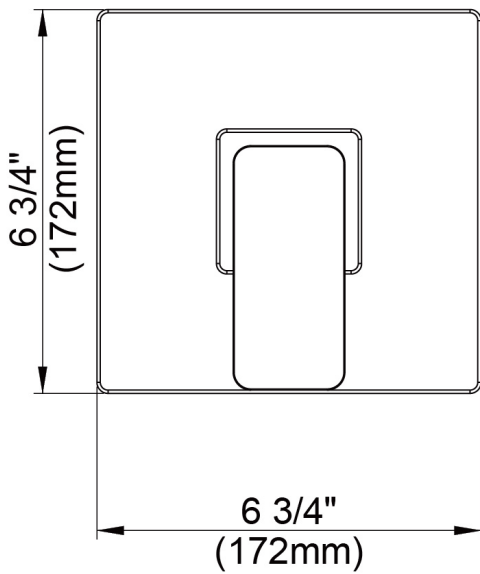

Valve Only Trim

Garniture robinet seulement
Pieza exterior para válvula

Product Specifications

MAINLINE®

VODOX

VO511TLSH-CP
VO511TLSH-BN
VO511TLSH-BLM

Contact your sales representative for more information or visit our website at mainlinecollection.com

Revised 1/6/2023