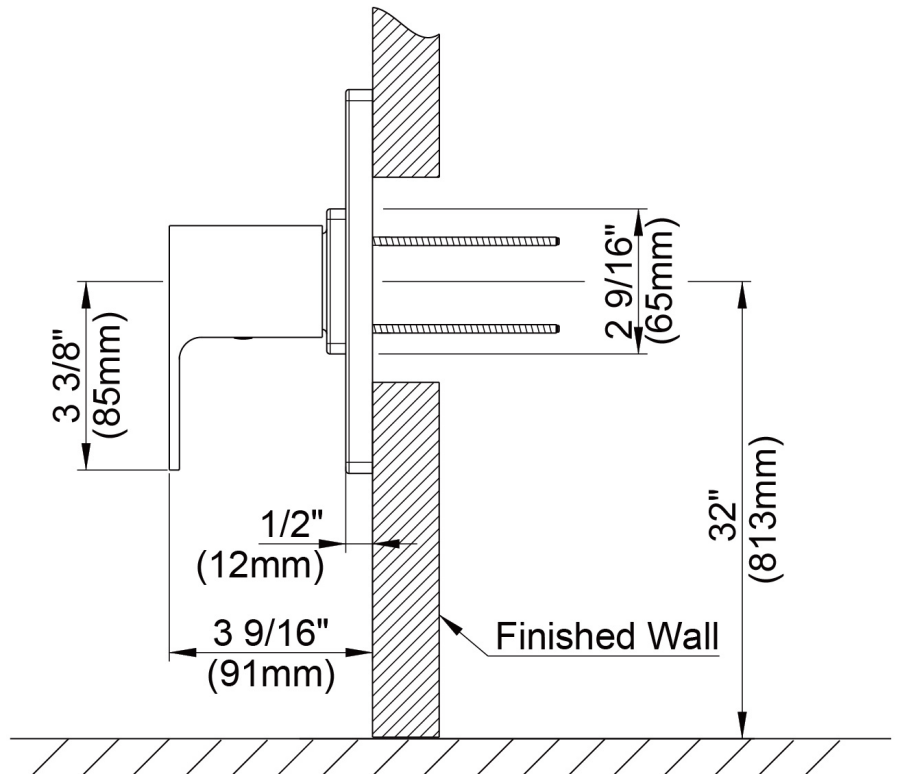

Valve Only Trim

Garniture robinet seulement
Pieza exterior para válvula

Product Specifications

MAINLINE®

VODOX

VO511TLSH-CP
VO511TLSH-BN
VO511TLSH-BLM

Contact your sales representative for more information or visit our website at mainlinecollection.com

Revised 1/6/2023