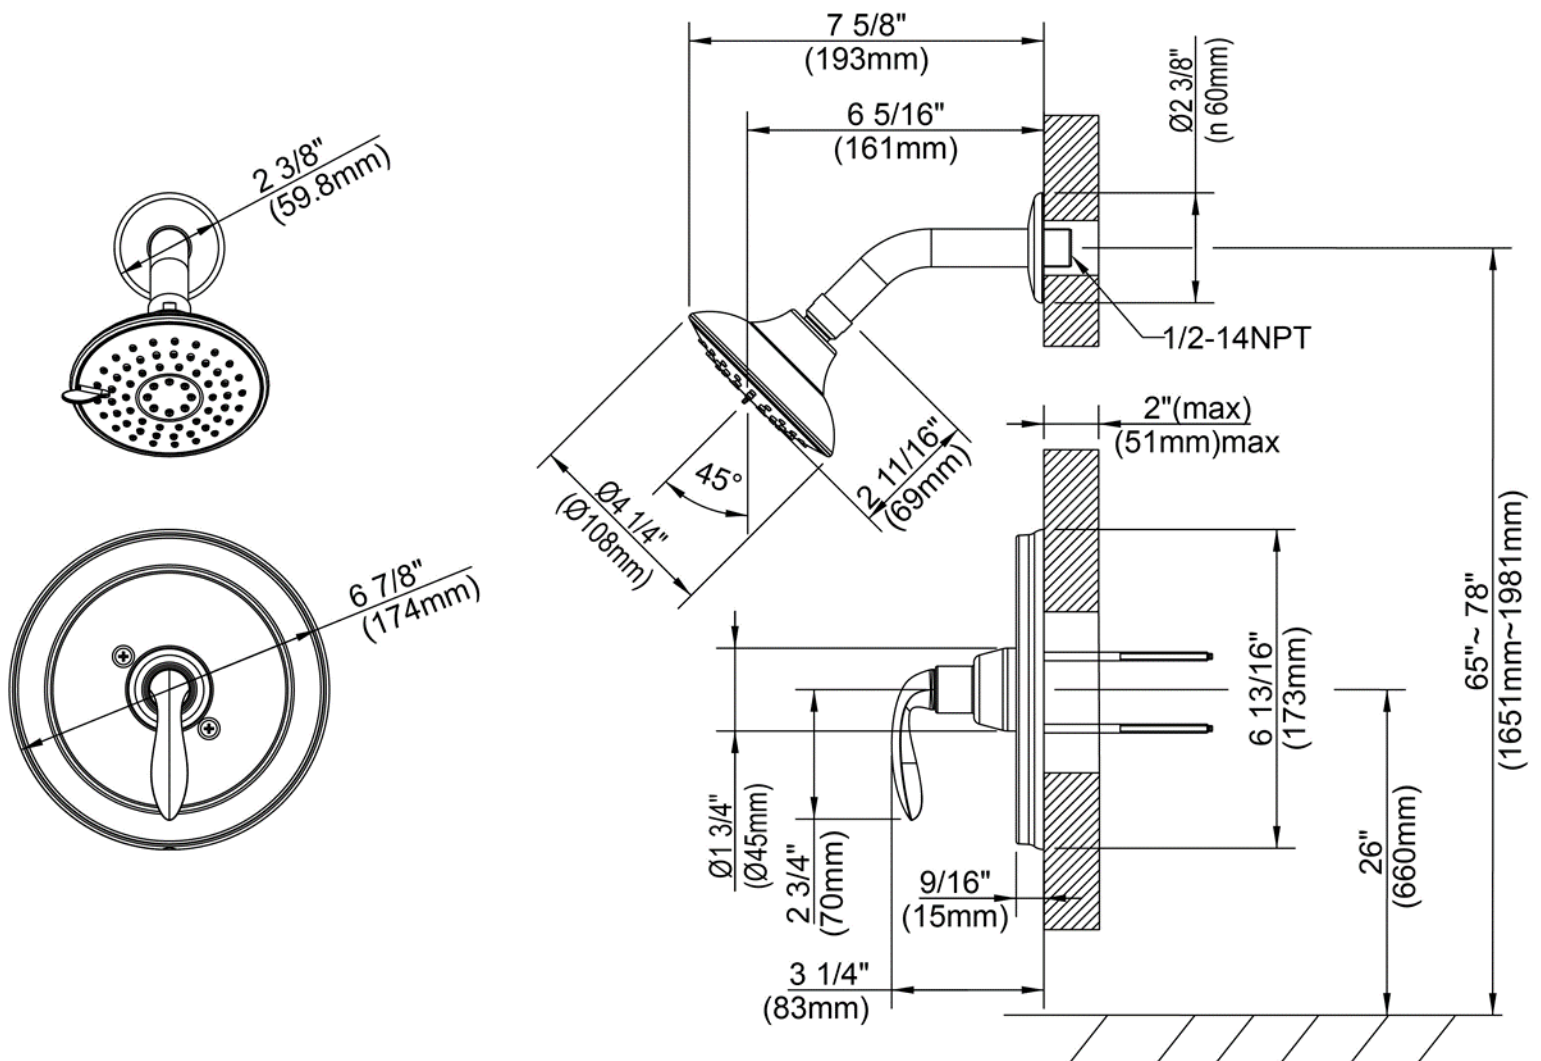

Shower Only Trim

Garniture de douche seulement
Pieza exterior para ducha

Product Specifications

MAINLINE
Elite Series

Tremé

TR511TOLFG-CP
TR511TOLFG-BN
TR511TOLFG-ORB

Contact your sales representative for more information or visit our website at mainlinecollection.ca