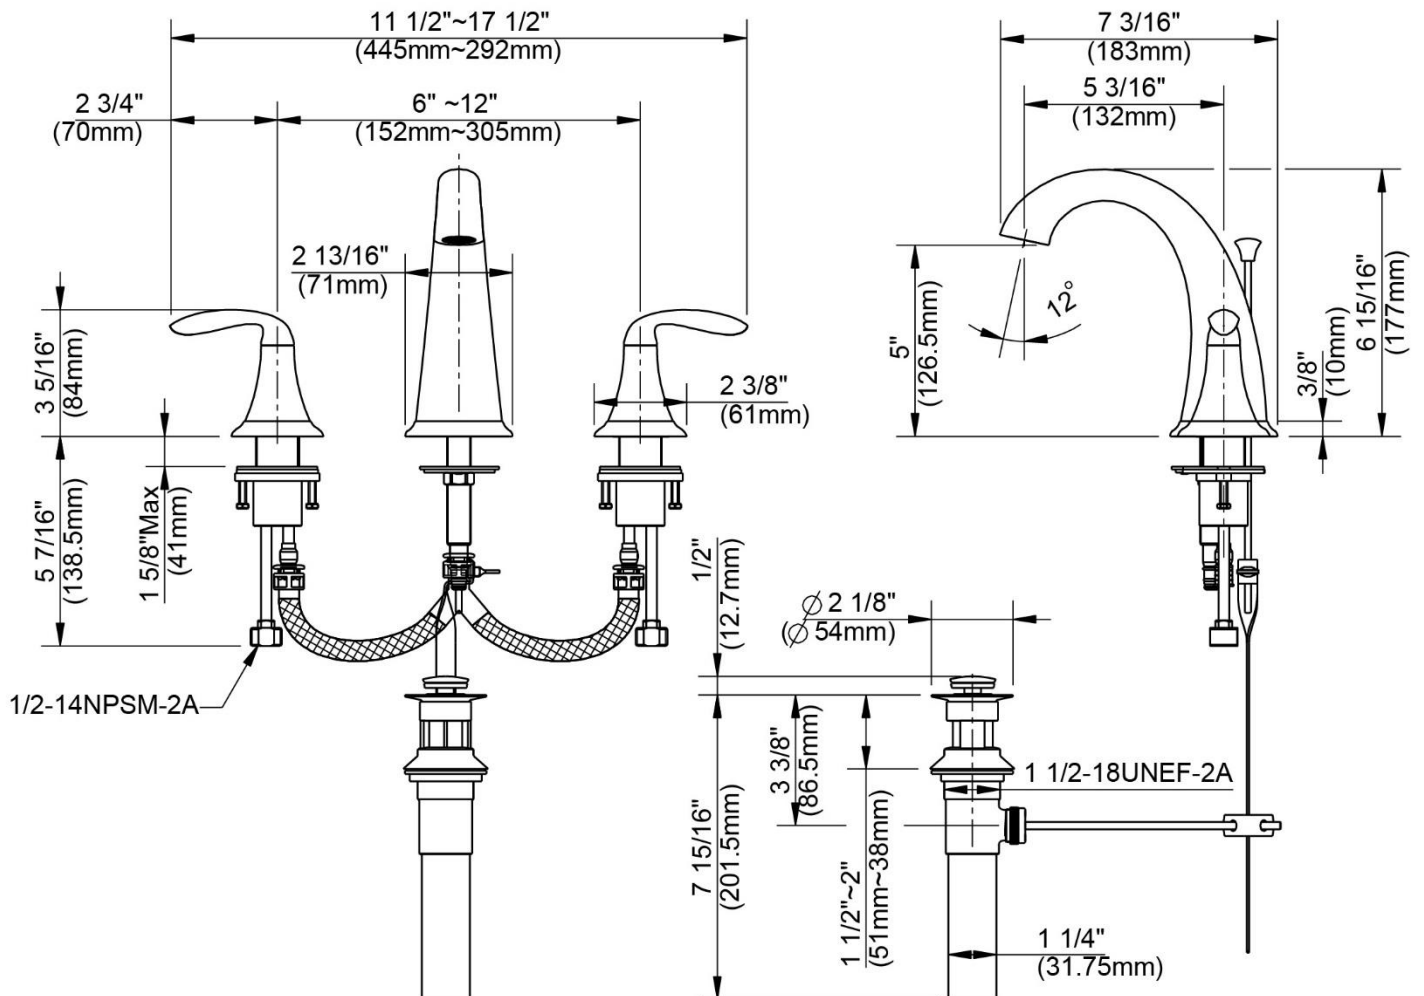

6"-12" Widespread Lavatory Faucet

Robinet de lavabo espacé (6 à 12 po)
Grifo para lavabo ajustable de 6"-12"

Product Specifications

MAINLINE
Elite Series

Tremé

**TR2218EG-PUCP
TR2218EG-PUBN
TR2218EG-PUORB**

Contact your sales representative for more information or visit our website at mainlinecollection.ca

Revised 1/28/2019