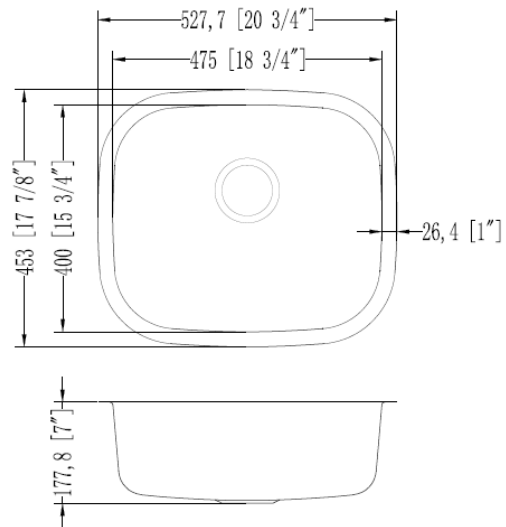

Drawings

Mainline warrants to the original purchaser of Mainline Stainless Steel sinks installed in the United States or Canada for as long as the original purchaser owns his or her home that Mainline will provide an equivalent sink to replace any Mainline Stainless Steel sink that fails due to a manufacturing defect provided that the sink has been solely for residential use and has not been damaged due to abuse, misuse, or negligence. This limited warranty does not cover and Mainline is not liable for transportation costs, labor charges incurred and/or damages sustained during the course of installation, repair, or replacement of any product(s) provided under this limited warranty. This limited warranty is nontransferable.

All dimensions listed are nominal. Mainline® reserves the right to make product and material changes at any time without notice.

SUBMITTAL INFORMATION

Name: _____ Contractor: _____

Location: _____ Contact #: _____

Notes: _____

Service & Parts

Please reach out to epleservice@emcoltd.com for support/ visit mainlinecollection.ca / CANADA +1 (450) 621 5636