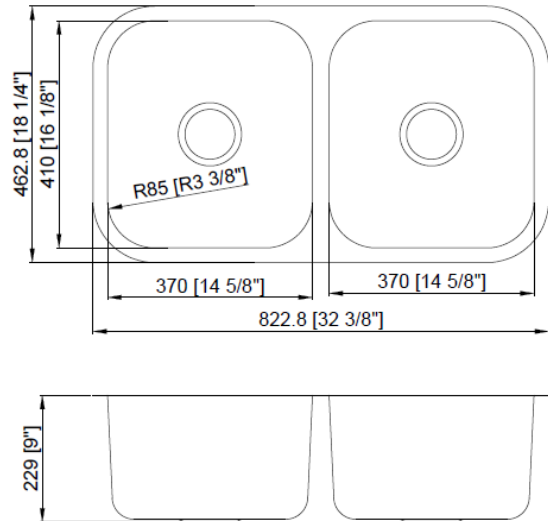

Dimensions

- Overall size: 32 3/8" x 18 1/8" Double Bowl
- Depth: 9" (left), 9" (right)
- Minimum/Standard Cabinet Size: 36"
- Drain Opening: 3-1/2"
- Drain Placement: Center

Accessories

- Stainless Steel Strainer with Plastic Tail Piece - Included
- Mounting Clips - Included
- Cut Out Template - Included
- Stainless Steel Bottom Grids - Optional (MLUD771BGR)

Standards & Certifications

Type/ Grade of Material Used

16G 	18G 	20G 	22G
	✓		

Available Finishes

Brushed Satin	Pearl Black
✓	

Mount Type

Number of Holes

Please visit www.mainlinecollection.ca for available finishes & options. Finish is defined by additional suffix.

Similar Models

MODEL	SIZE(INCH)	DEPTH	HOLES
MLUD775R	32" X 18"	9"	
ML3118R20-D	31" X 17"	9"	
ML3118KBX-D	31" X 17"	9"	

Please visit www.mainlinecollection.ca for more information.

Drawings

Mainline warrants to the original purchaser of Mainline Stainless Steel sinks installed in the United States or Canada for as long as the original purchaser owns his or her home that Mainline will provide an equivalent sink to replace any Mainline Stainless Steel sink that fails due to a manufacturing defect provided that the sink has been solely for residential use and has not been damaged due to abuse, misuse, or negligence. This limited warranty does not cover and Mainline is not liable for transportation costs, labor charges incurred and/or damages sustained during the course of installation, repair, or replacement of any product(s) provided under this limited warranty. This limited warranty is nontransferable.