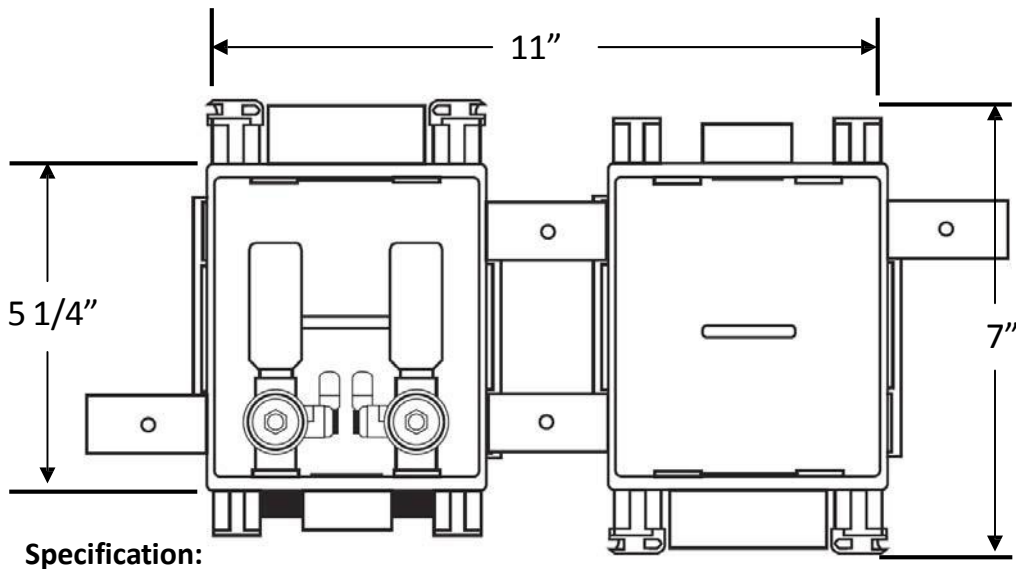

MultiBox™, Washing Machine Outlet Box & Aux. Drain Box System with Quarter Turn Arrester Valves

Product Specifications

Warranty

See warranty information for more details.

All dimensions listed are nominal. MAINLINE® reserves the right to make product and material changes at any time without notice.