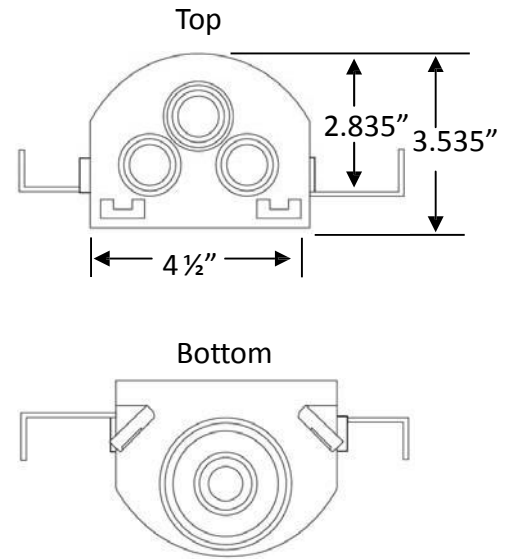

MultiBox™, Washing Machine Outlet Box & Aux. Drain Box System with Quarter Turn Arrester Valves

Product Specifications

Warranty

See warranty information for more details.

All dimensions listed are nominal. MAINLINE® reserves the right to make product and material changes at any time without notice.

Contact your sales representative for more information or visit our website at mainlinecollection.ca