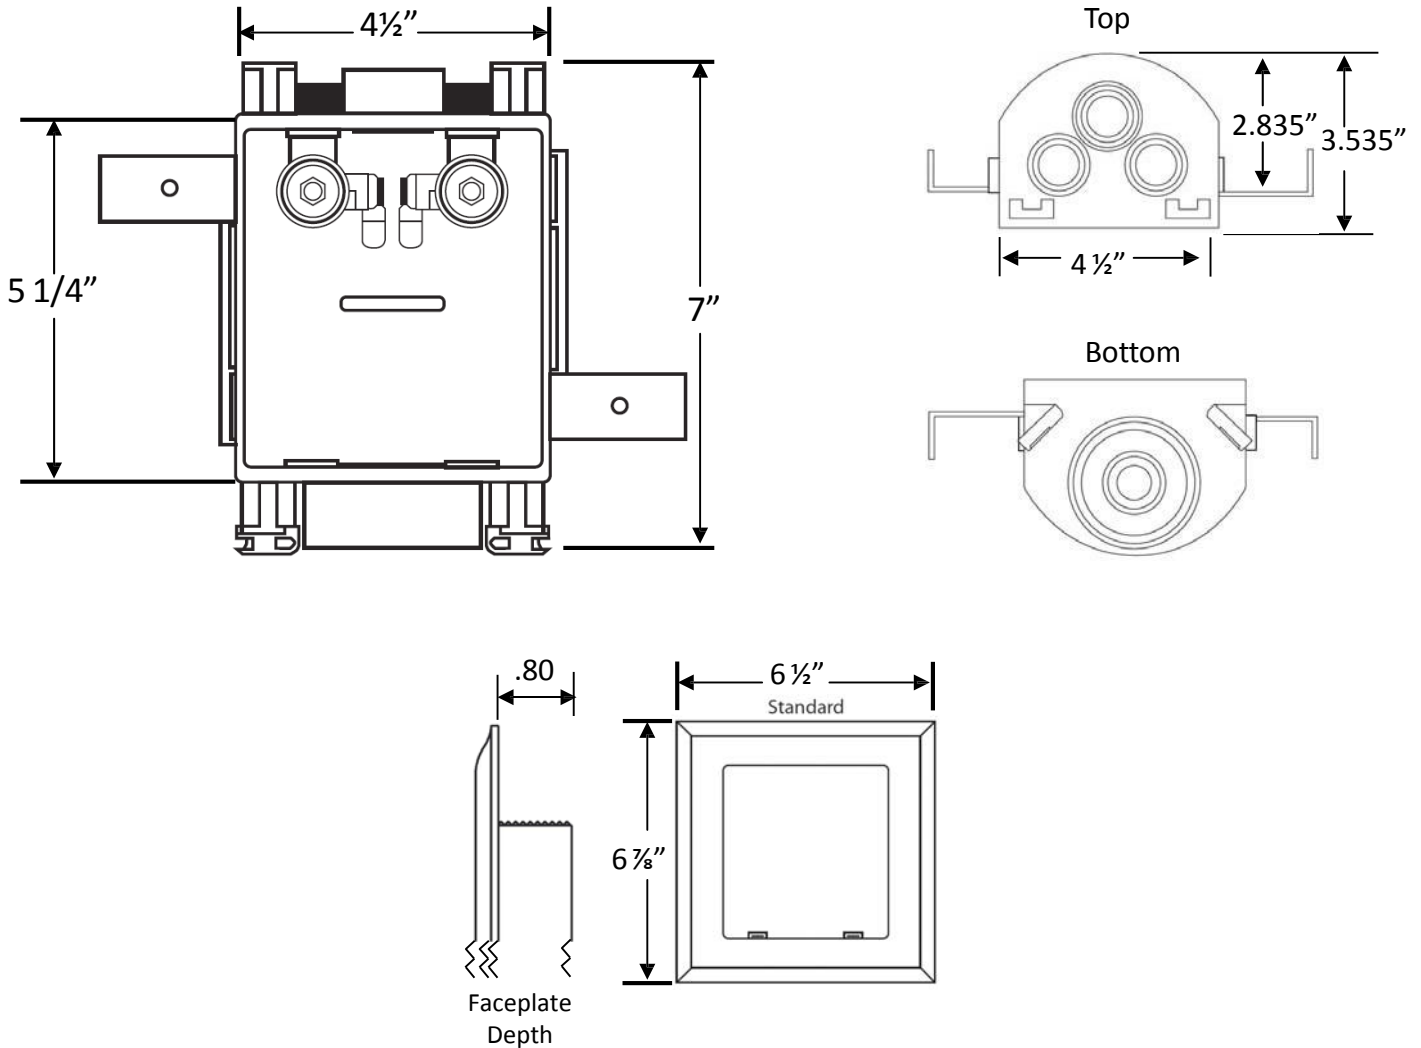

Box/Frame Material:

- PVC

Valve:

- Qtr. Turn Valves with Sweat, CPVC, PEX or Wirsbo connection as checked below
- Valves comply with ASME A112.18.1/CSA B125.1-05

Available Accessories:

- 3 Universal Faceplates: Open, Solid and Louvered Stabilizer Bar

MultiBox™, Washing Machine Outlet Box System with Quarter Turn Valves

Product Specifications

Warranty

See warranty information for more details.

All dimensions listed are nominal. MAINLINE® reserves the right to make product and material changes at any time without notice.