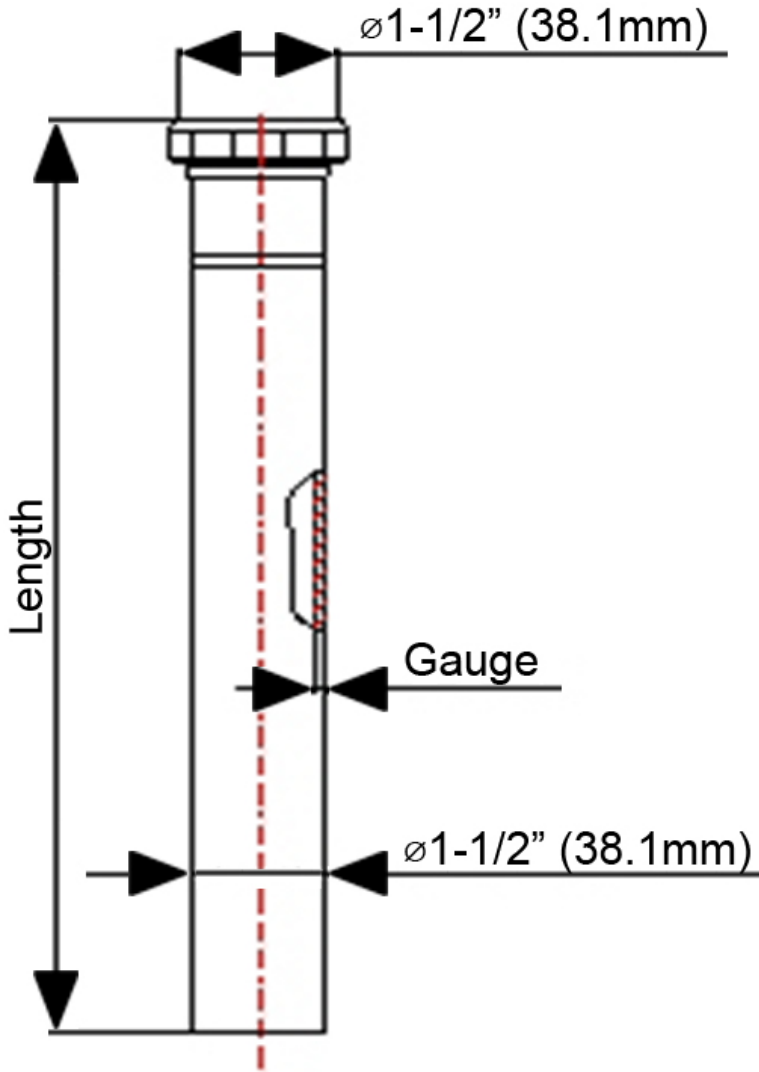

## SPECIFICATIONS

- Slip Joint Connection
- Chrome Plated

Model#	Length	Gauge
ML793A171	1-1/2" x 12"	17
ML792A201	1-1/2" x 8"	20
ML793A201	1-1/2" x 12"	20
ML7921	1-1/2" x 6"	22
ML792A1	1-1/2" x 8"	22
ML793A1	1-1/2" x 12"	22

No.	Part Name	Material
1	Nut	Zinc
2	Washer	Rubber
3	Extension Tube	Brass