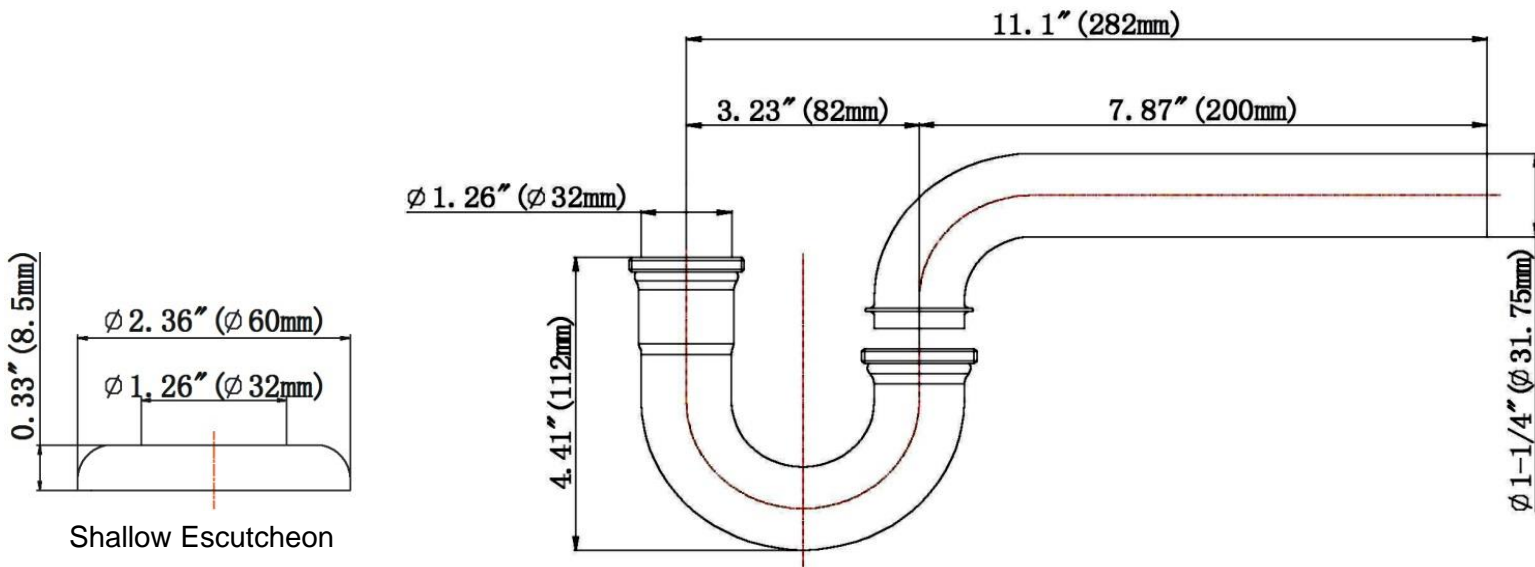

1-1/4" Tubular P-Trap less Cleanout

Product Specifications

MAINLINE®

FEATURES

- 7-7/8" 17 GA Brass Wall Tube
- Chrome Plated
- Zinc Nut Kit
- Shallow Escutcheon

ML701

APPLICABLE STANDARDS/CODES

Specified model meets or exceeds the following:

- ASME A112.18.1/CSA B125.1
- IAPMO/cUPC

Part #	Part Description	Material
1	Wall Tube	Brass
2	Slip Nut	Zinc
3	Washer	Rubber
4	J-Bend	Brass
5	Washer	Rubber
6	Escutcheon	Plated Steel

Warranty

See warranty information for more details.