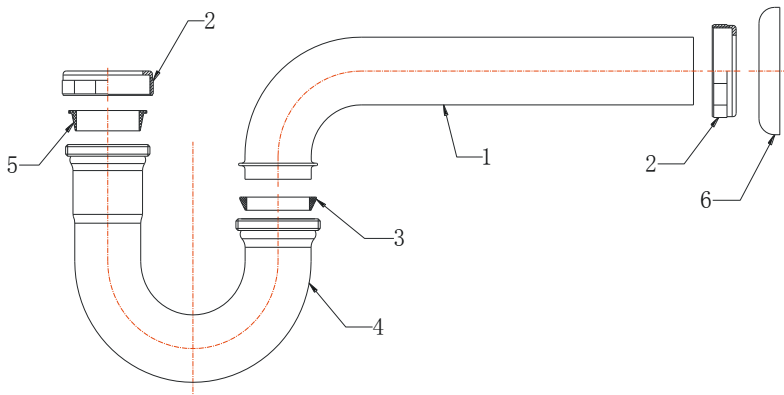

1-1/4" Tubular P-Trap less Cleanout

Product Specifications

MAINLINE®

FEATURES

- 7-7/8" 17 GA Brass Wall Tube
- Chrome Plated
- Zinc Nut Kit
- Shallow Escutcheon

ML701

APPLICABLE STANDARDS/CODES

Specified model meets or exceeds the following:

- ASME A112.18.1/CSA B125.1
- IAPMO/cUPC

Part #	Part Description	Material
1	Wall Tube	Brass
2	Slip Nut	Zinc
3	Washer	Rubber
4	J-Bend	Brass
5	Washer	Rubber
6	Escutcheon	Plated Steel

Warranty

See warranty information for more details.