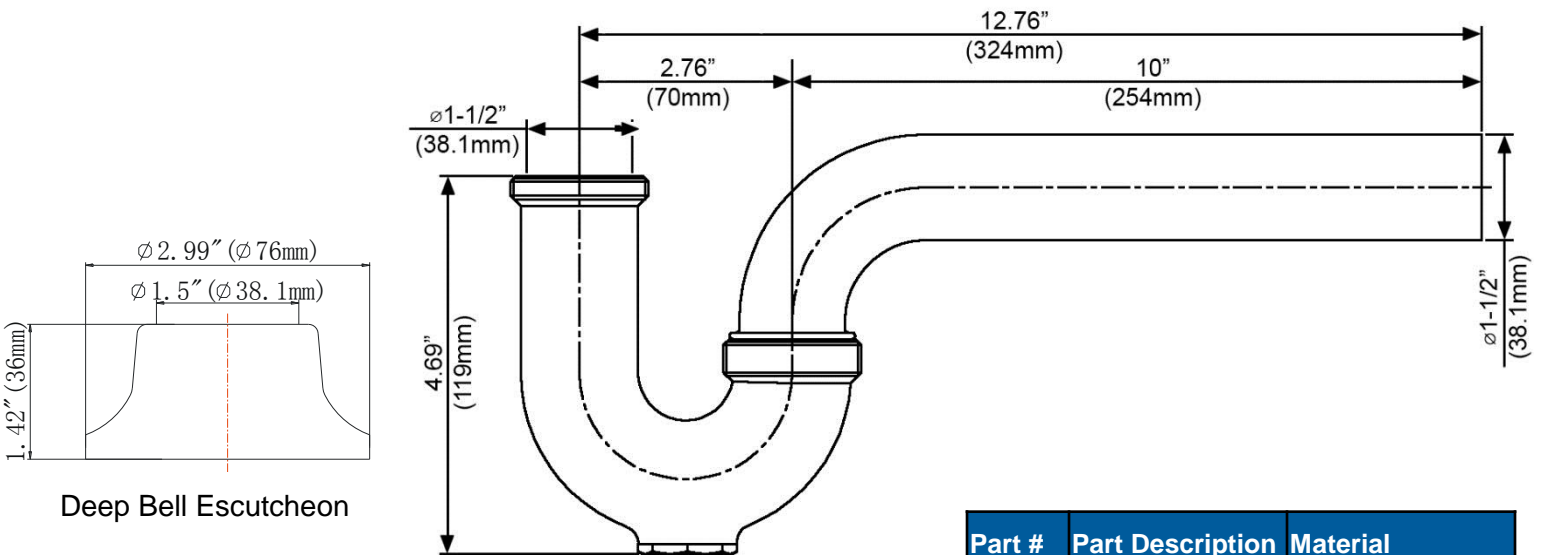

Part #	Part Description	Material
1	Slip Nut	Brass
2	Washer	PE
3	Reducing Washer	PE
4	J-Bend	Cast Brass
5	Gasket	Rubber
6	Cleanout Plug	Brass
7	Washer	Rubber
8	Wall Tube	Brass
9	Escutcheon	Plated Steel

Warranty

See warranty information for more details.

All dimensions listed are nominal. MAINLINE® reserves the right to make product and material changes at any time without notice.

Contact your sales representative for more information or visit our website at mainlinecollection.ca