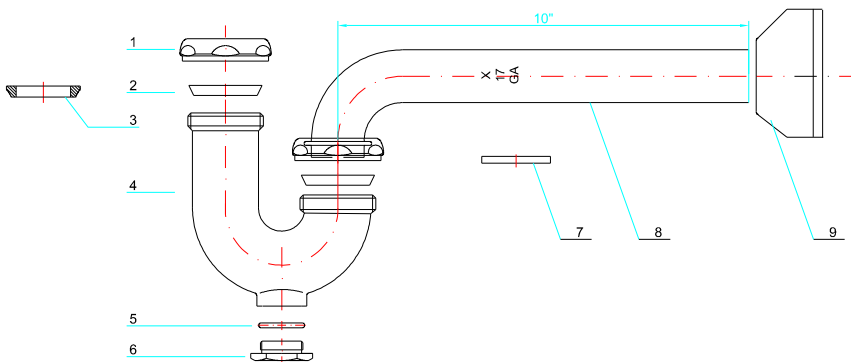

### FEATURES

- 10" 17 GA Brass Wall Tube
- Includes 2 Rubber & 2 PE Washers & 1 Reducing Washer
- Chrome Plated
- Brass Nut Kit
- Deep Bell Escutcheon

ML510

### APPLICABLE STANDARDS/CODES

Specified model meets or exceeds the following:

- ASME A112.18.1/CSA B125.1
- IAPMO/cUPC

Part #	Part Description	Material
1	Slip Nut	Brass
2	Washer	PE
3	Reducing Washer	PE
4	J-Bend	Cast Brass
5	Gasket	Rubber
6	Cleanout Plug	Brass
7	Washer	Rubber
8	Wall Tube	Brass
9	Escutcheon	Plated Steel