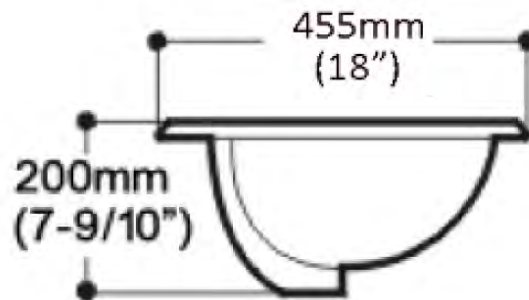

Oval Drop in Lavatory

Product Specifications

VITREOUS CHINA

MAINLINE

ML417W-4

FEATURES

- Width: 20-3/5" (525mm)
- Depth: 18" (455mm)
- Shipping Weight: 22.10 lbs (10.00kg)
- Available in White.
- Scrapes resistant
- Three hole faucet type with over flow

IMPORTANT:
Dimension of fixtures are nominal and may vary within the range of tolerances established by ASME standards A112.19.2

IMPORTANT:
Toutes les dimensions d'accessoires sont nominales et peuvent varier selon les paramètres de tolérance établie par les standards ASME A112.19.2