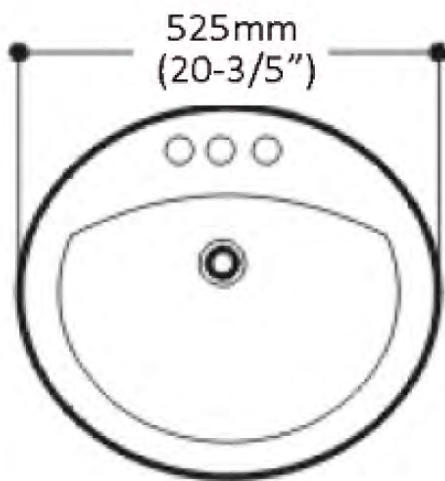

Oval Drop in Lavatory

Product Specifications

VITREOUS CHINA

MAINLINE

ML417W-4

FEATURES

- Width: 20-3/5" (525mm)
- Depth: 18" (455mm)
- Shipping Weight: 22.10 lbs (10.00kg)
- Available in White.
- Scrapes resistant
- Three hole faucet type with over flow

IMPORTANT:
Dimension of fixtures are nominal and may vary within the range of tolerances established by ASME standards A112.19.2

IMPORTANT:
Toutes les dimensions d'accessoires sont nominales et peuvent varier selon les paramètres de tolérance établie par les standards ASME A112.19.2