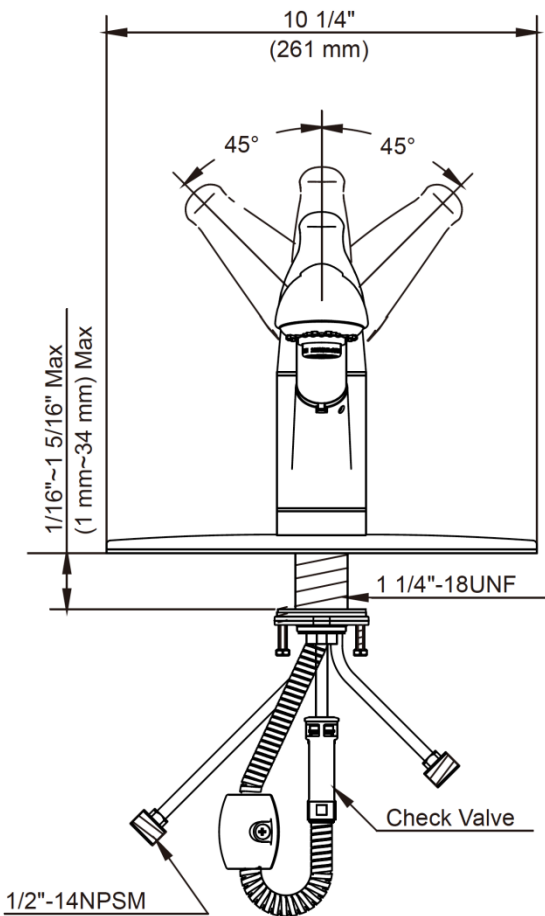

Contact your sales representative for more information or visit our website at mainlinecollection.ca

Revised 9/2/2018